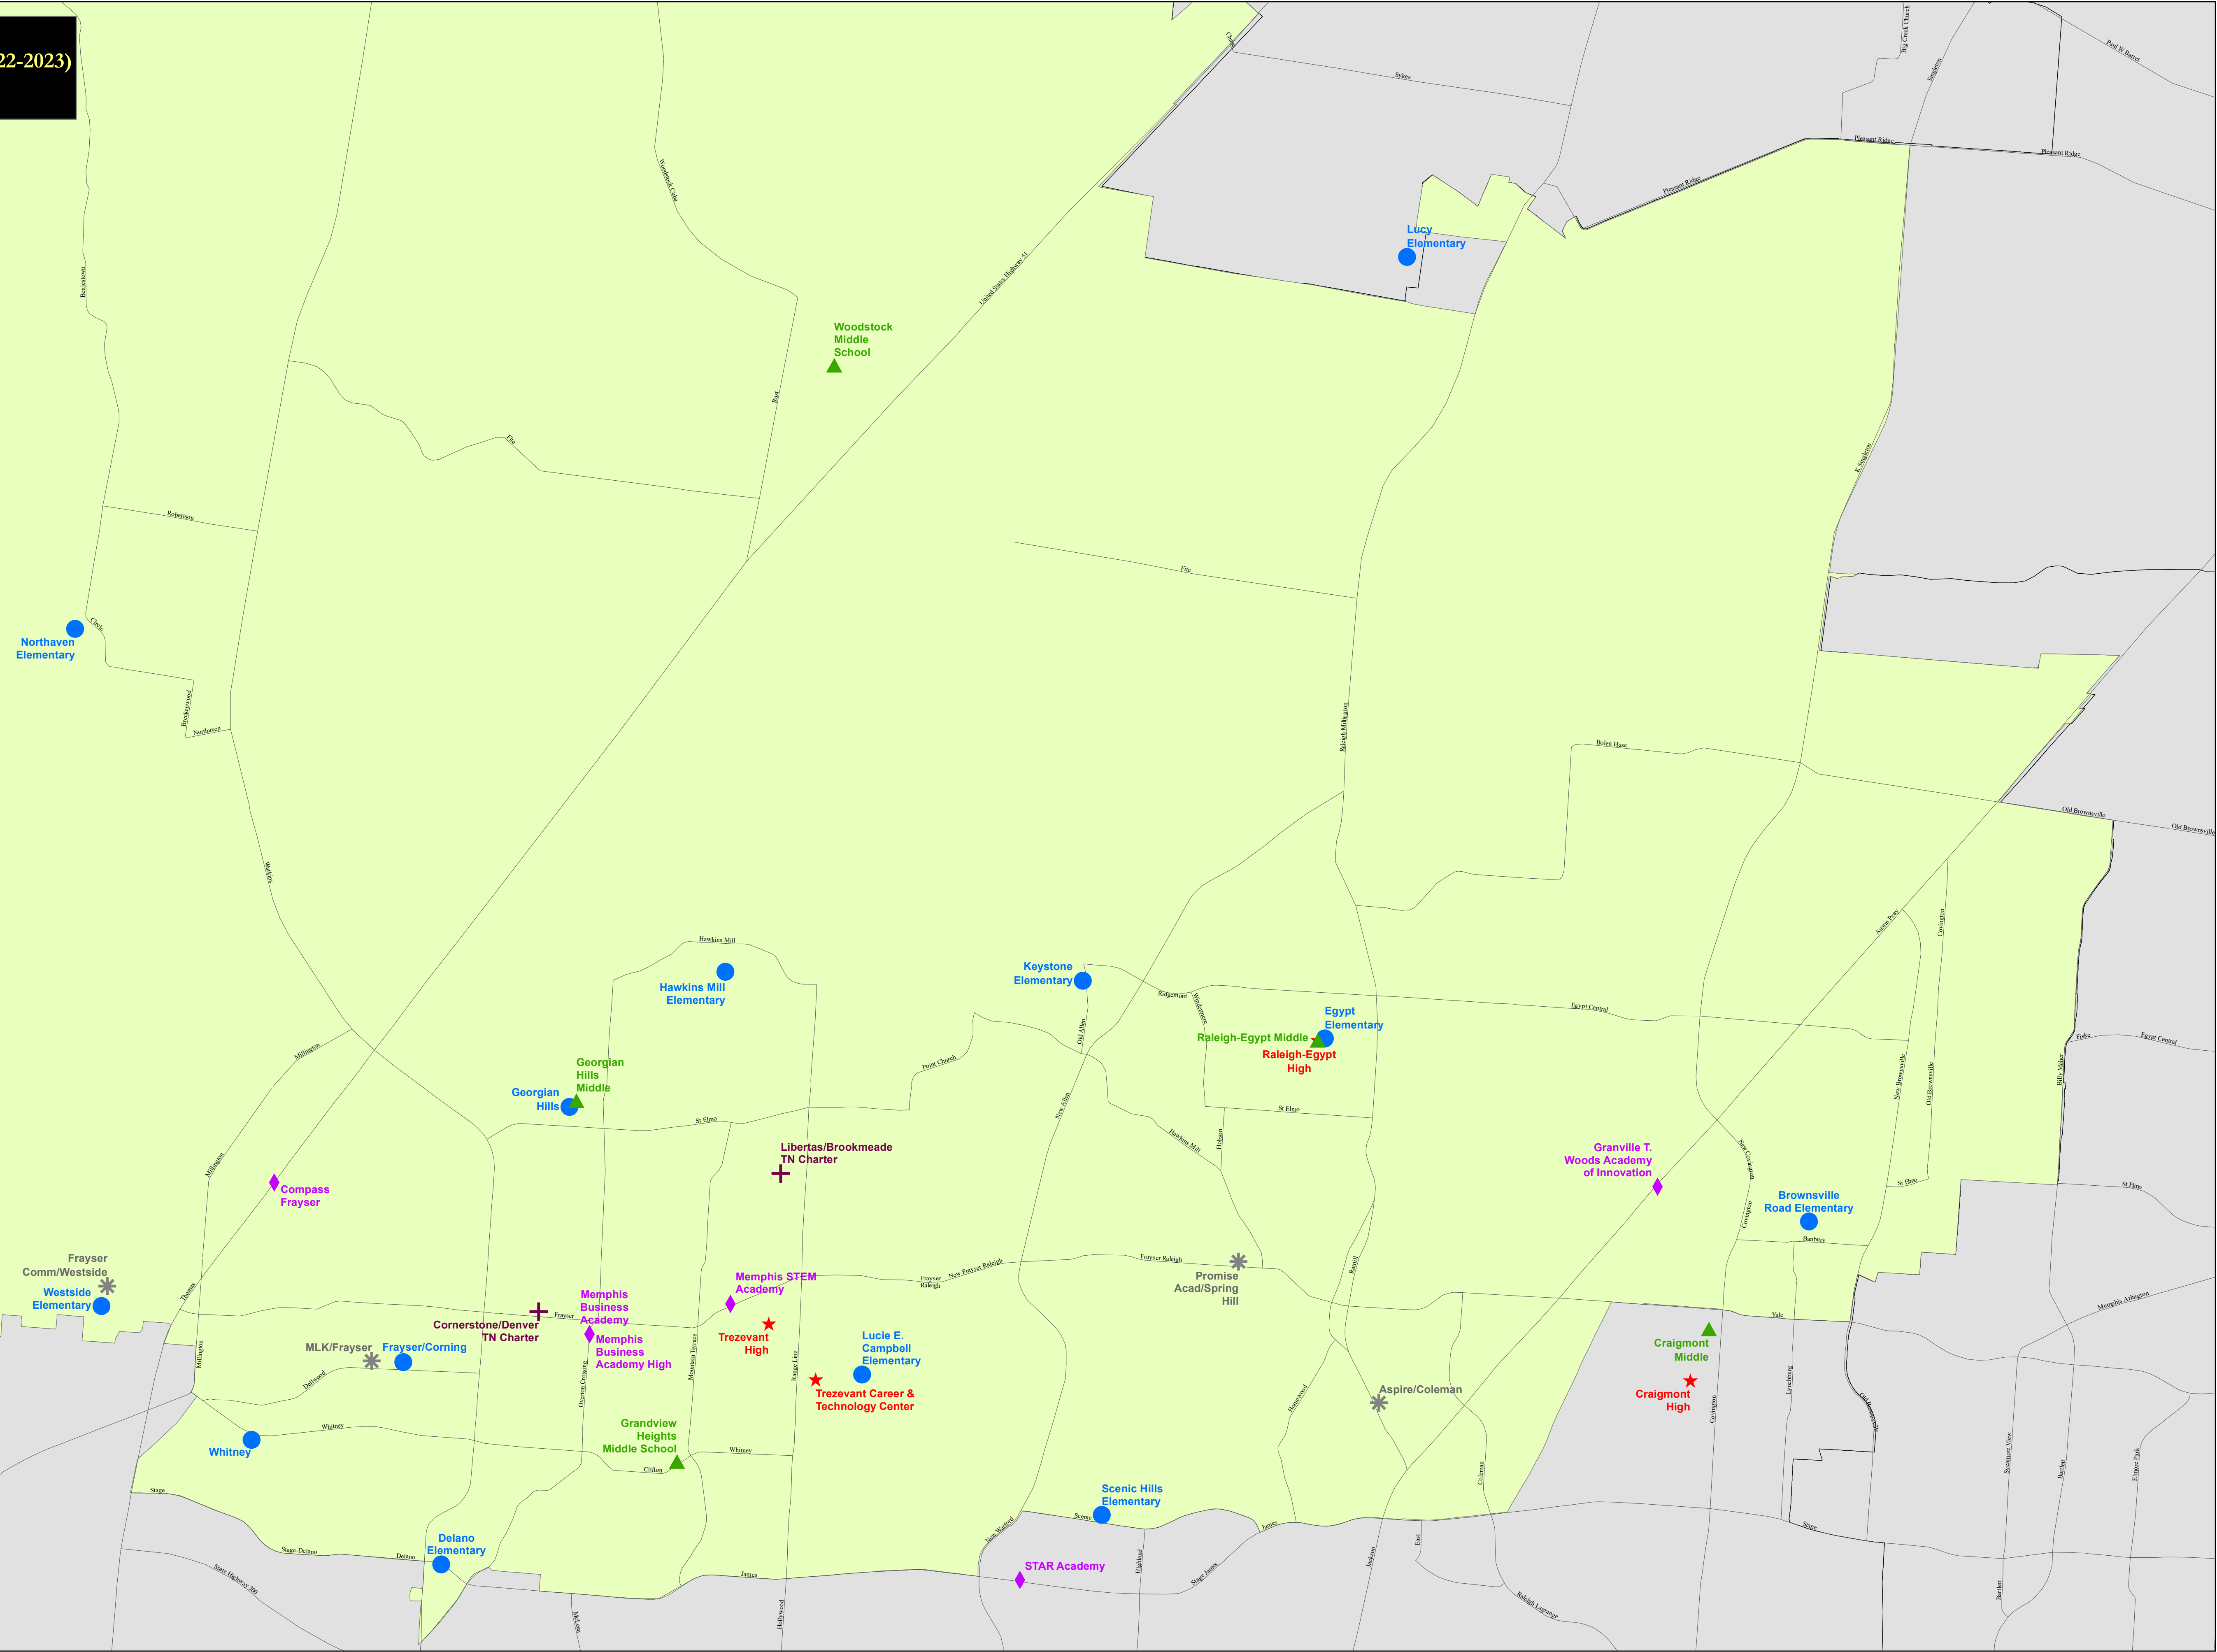

School Location Map
Memphis-Shelby County Schools (2022-2023)
Board District 3

- Elementary Schools
- ▲ Middle Schools
- ★ High Schools
- ◆ Charter Schools
- Other Schools
- ✱ ASD Schools
- + TN-Charter

Northaven Elementary

Woodstock Middle School

Lucy Elementary

Hawkins Mill Elementary

Keystone Elementary

Egypt Elementary

Georgian Hills Middle

Raleigh-Egypt Middle
Raleigh-Egypt High

Compass Frayser

Libertas/Brookmeade TN Charter

Granville T. Woods Academy of Innovation

Brownsville Road Elementary

Frayser Comm/Westside Westside Elementary

Cornerstone/Denver TN Charter

Memphis Business Academy